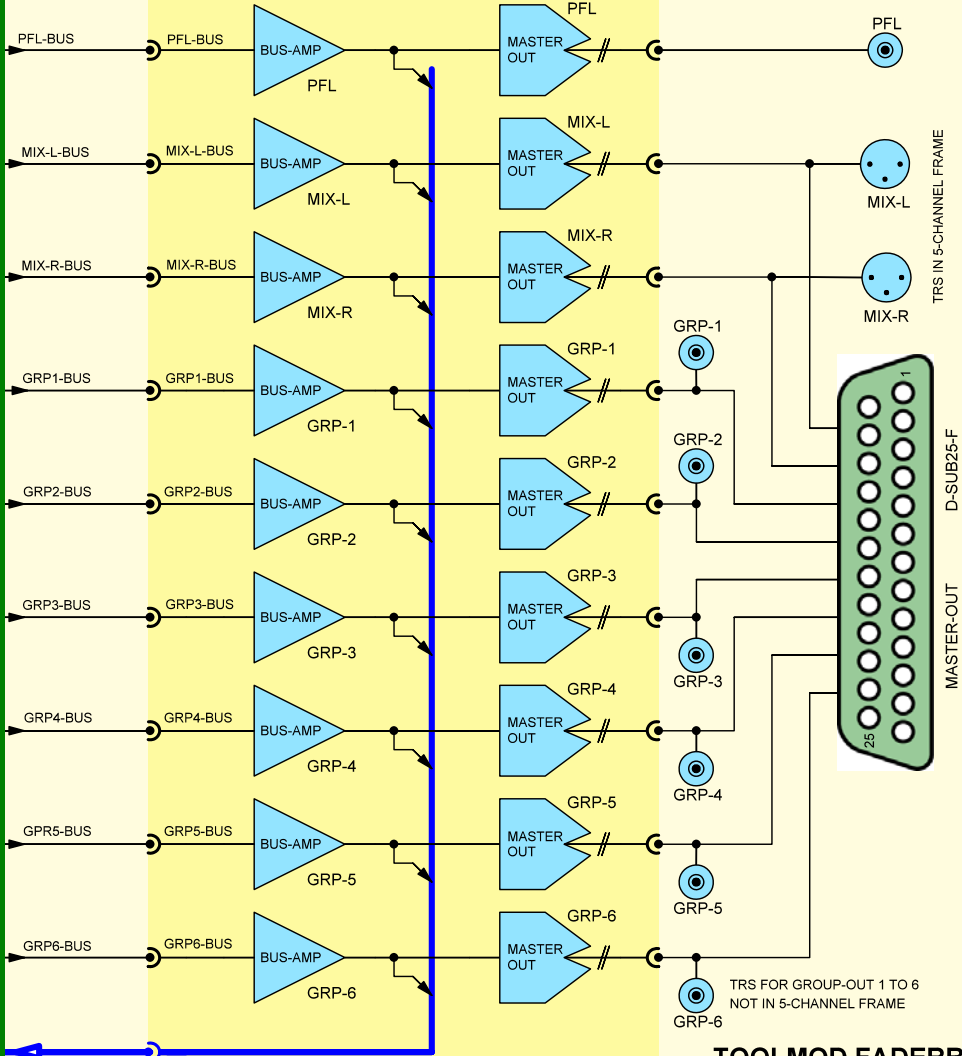

CONSOLE-BUSES

MASTER-BOARD STAND ALONE

GROUPS-/MIX-/PFL-RETURNS
FOR CONTROL-ROOM-MODULE
INSTALLED ON LAST SLOT IN FRAME

(UNUSED CONNECTORS ARE NOT SHOWN)

TOOLMOD FADERBOX FRAME FOR STAND-ALONE UNITS

adt-audio