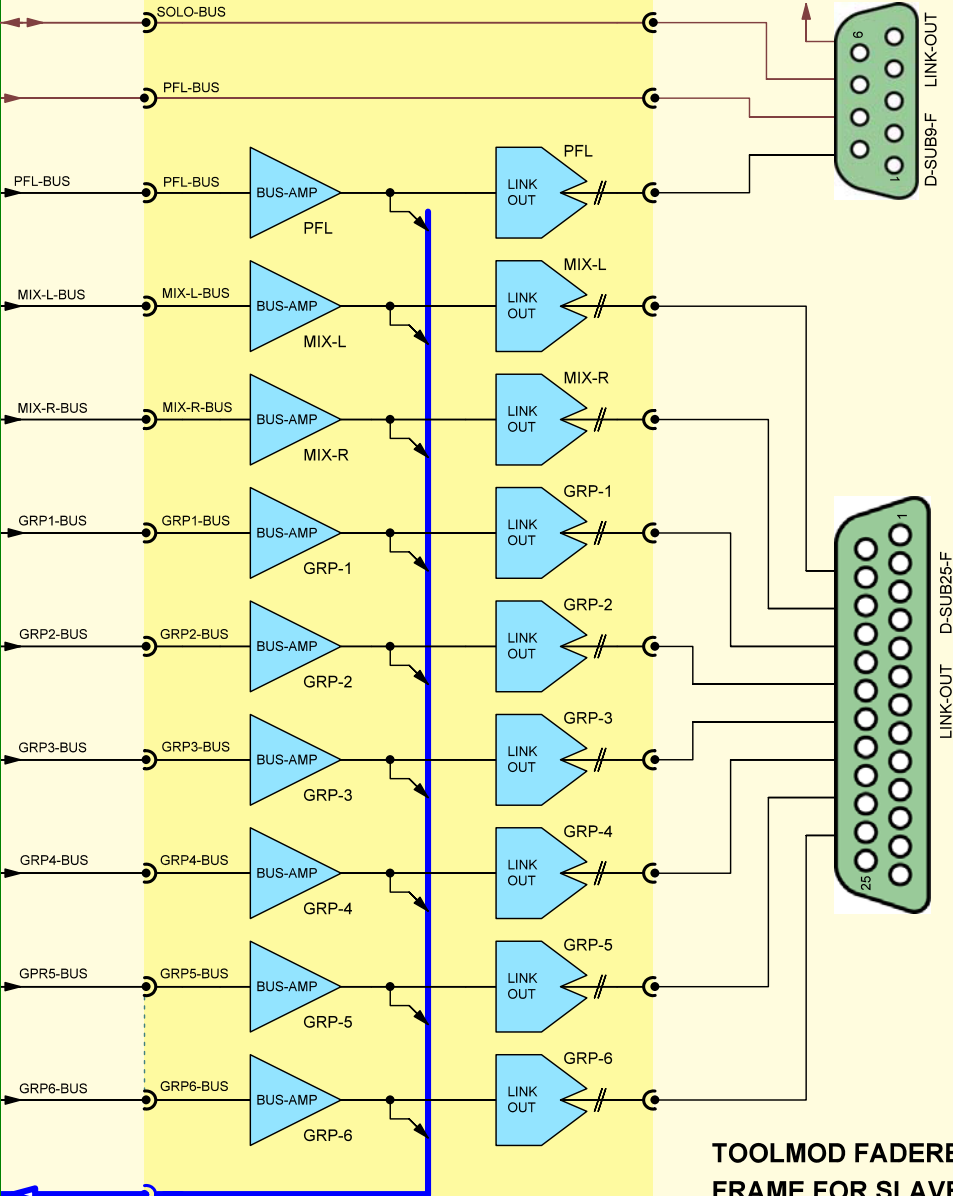

CONSOLE-BUSES

MASTER-BOARD SLAVE

V+ FOR LINK-IN

GROUPS-/MIX-/PFL-RETURNS
FOR CONTROL-ROOM-MODULE
INSTALLED ON LAST SLOT IN FRAME

(UNUSED CONNECTORS ARE NOT SHOWN)

**TOOLMOD FADERBOX
FRAME FOR SLAVE-UNITS**