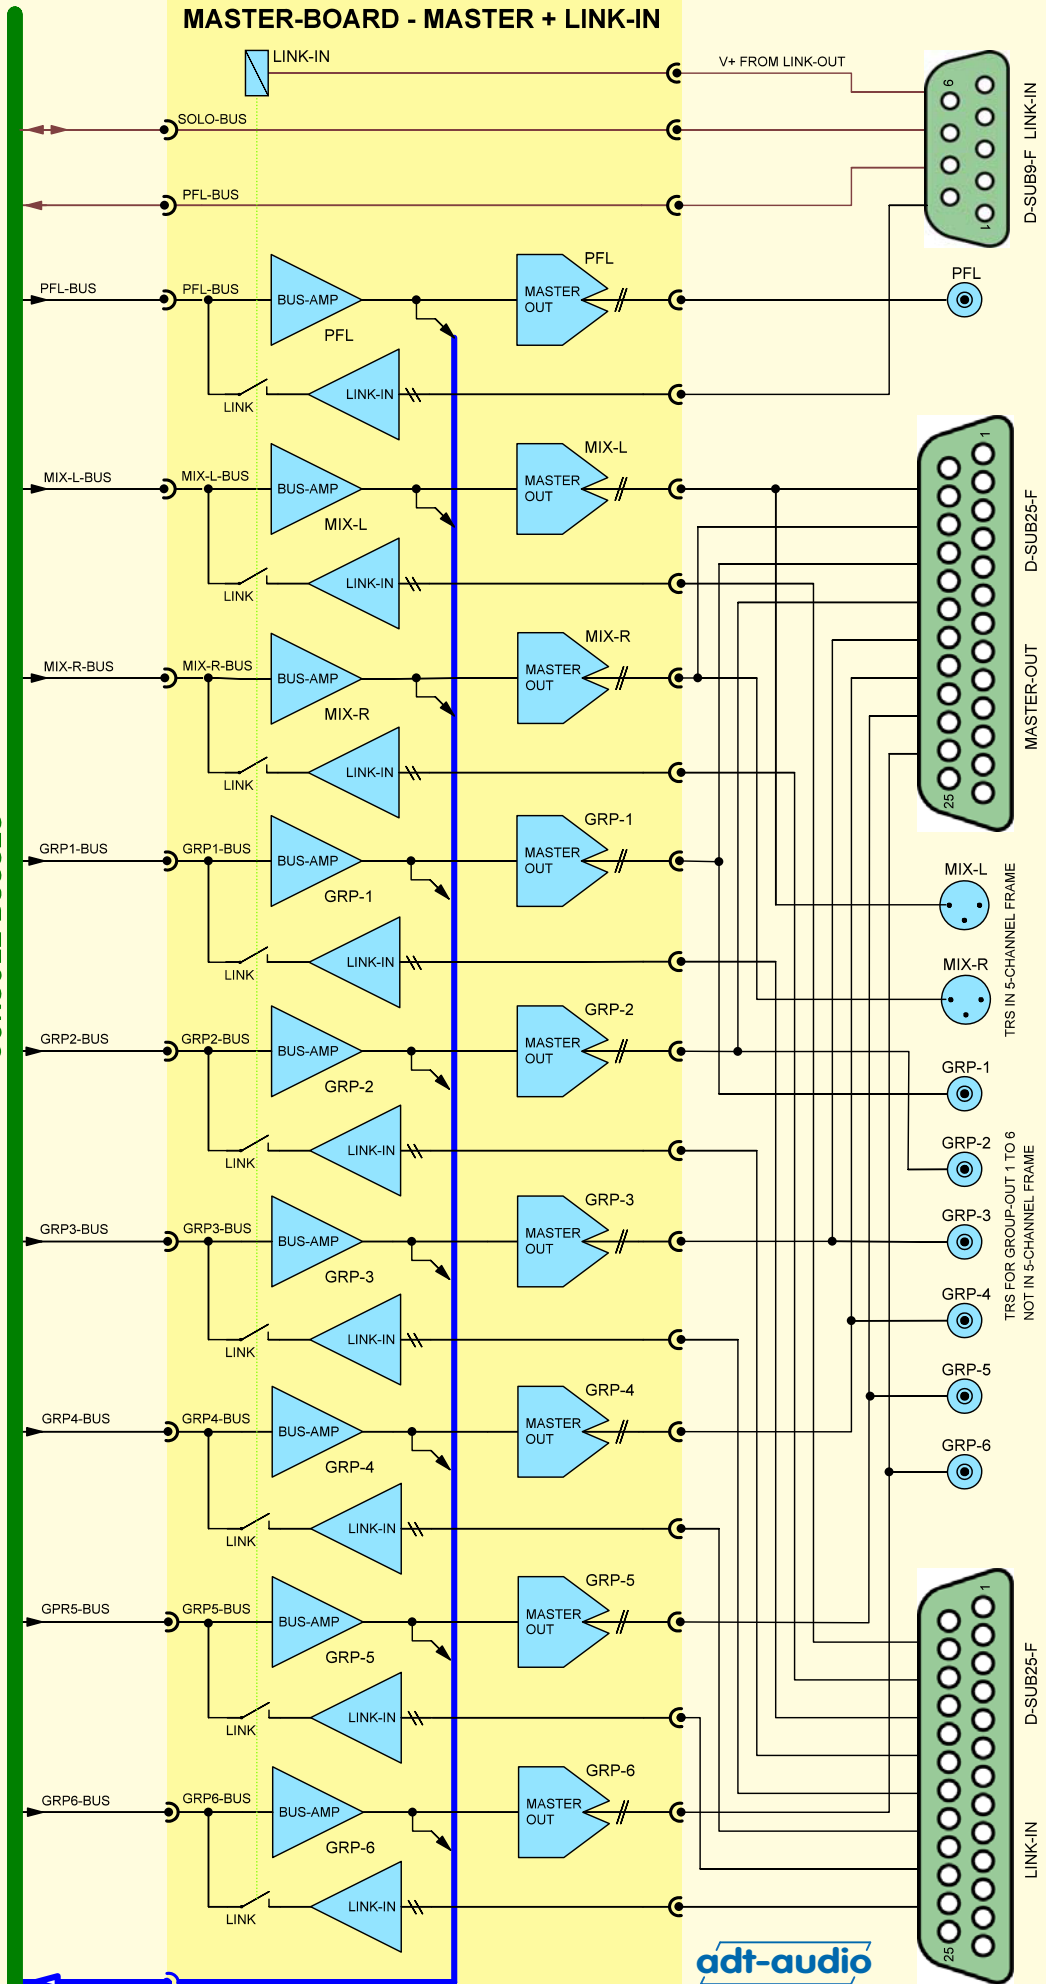

MASTER-BOARD - MASTER + LINK-IN

CONSOLE-BUSES

GROUPS/MIX/PFL-RETURNS
FOR CONTROL-ROOM-MODULE
INSTALLED ON LAST SLOT IN FRAME

(UNUSED CONNECTORS ARE NOT SHOWN)

**TOOLMOD FADERBOX
FRAME WITH MASTER
AND LINK-INPUT**