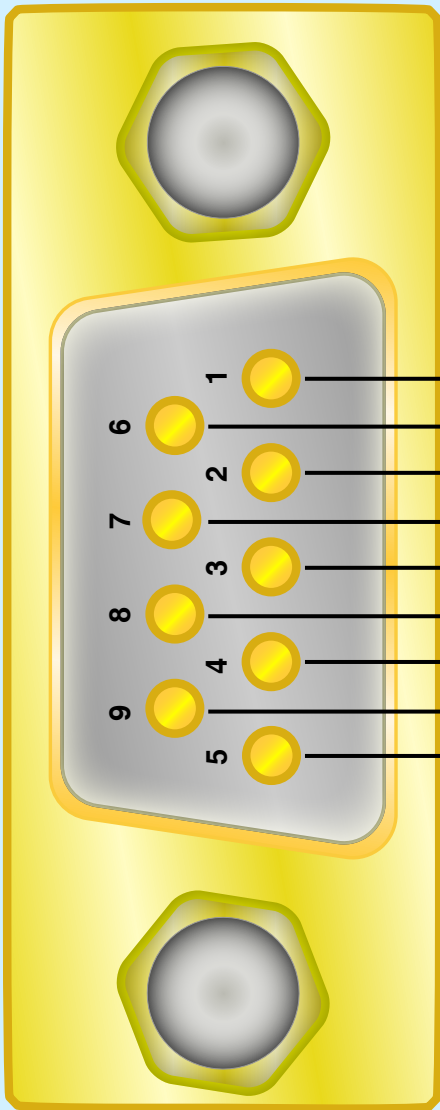

## ToolMod Faderbox LINK INPUTS (CONTROL)

1 PFL LINK IN +

6 PFL LINK IN -

2 GROUND

7 GROUND

3 PFL CONTROL BUS

8 GROUND

4 SOLO BUS

9 LINK IN RELAY INPUT

5 +24 V FOR LINK IN RELAY

SubD-9 Connector  
Female in Console Frame