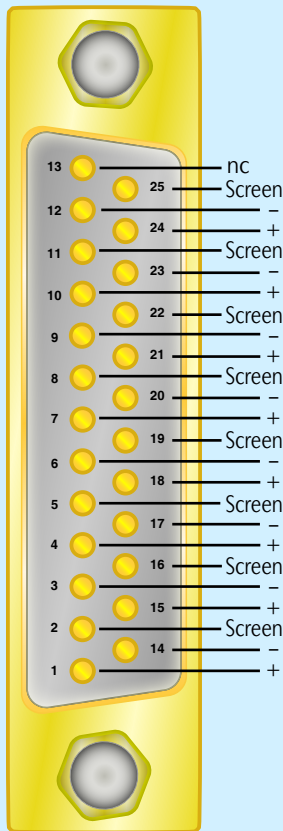

ToolMod Faderbox - 20CH-Frame

CHANNEL OUTPUT - CH 9 - 12

USE INPUT LEFT / MONO WITH MONO MODULES

LINE

- | | |
|---|--------------------------------|
| 1 | CH9 CHANNEL OUTPUT LEFT (MNO) |
| 2 | CH9 CHANNEL OUTPUT RIGHT |
| 3 | CH10 CHANNEL OUTPUT LEFT (MNO) |
| 4 | CH10 CHANNEL OUTPUT RIGHT |
| 5 | CH11 CHANNEL OUTPUT LEFT (MNO) |
| 6 | CH11 CHANNEL OUTPUT RIGHT |
| 7 | CH12 CHANNEL OUTPUT LEFT (MNO) |
| 8 | CH12 CHANNEL OUTPUT RIGHT |

SubD-25 Connector
Female in Console Frame